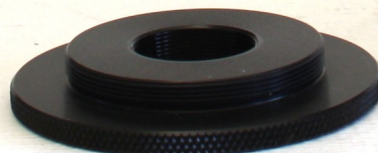

## LM Photo microscope lens module

with Filter holder  
incl. Circular polarizing filter

Add/ remove the filter  
and filter holder

M42 thread for  
photomicroscope lenses

Add/ remove